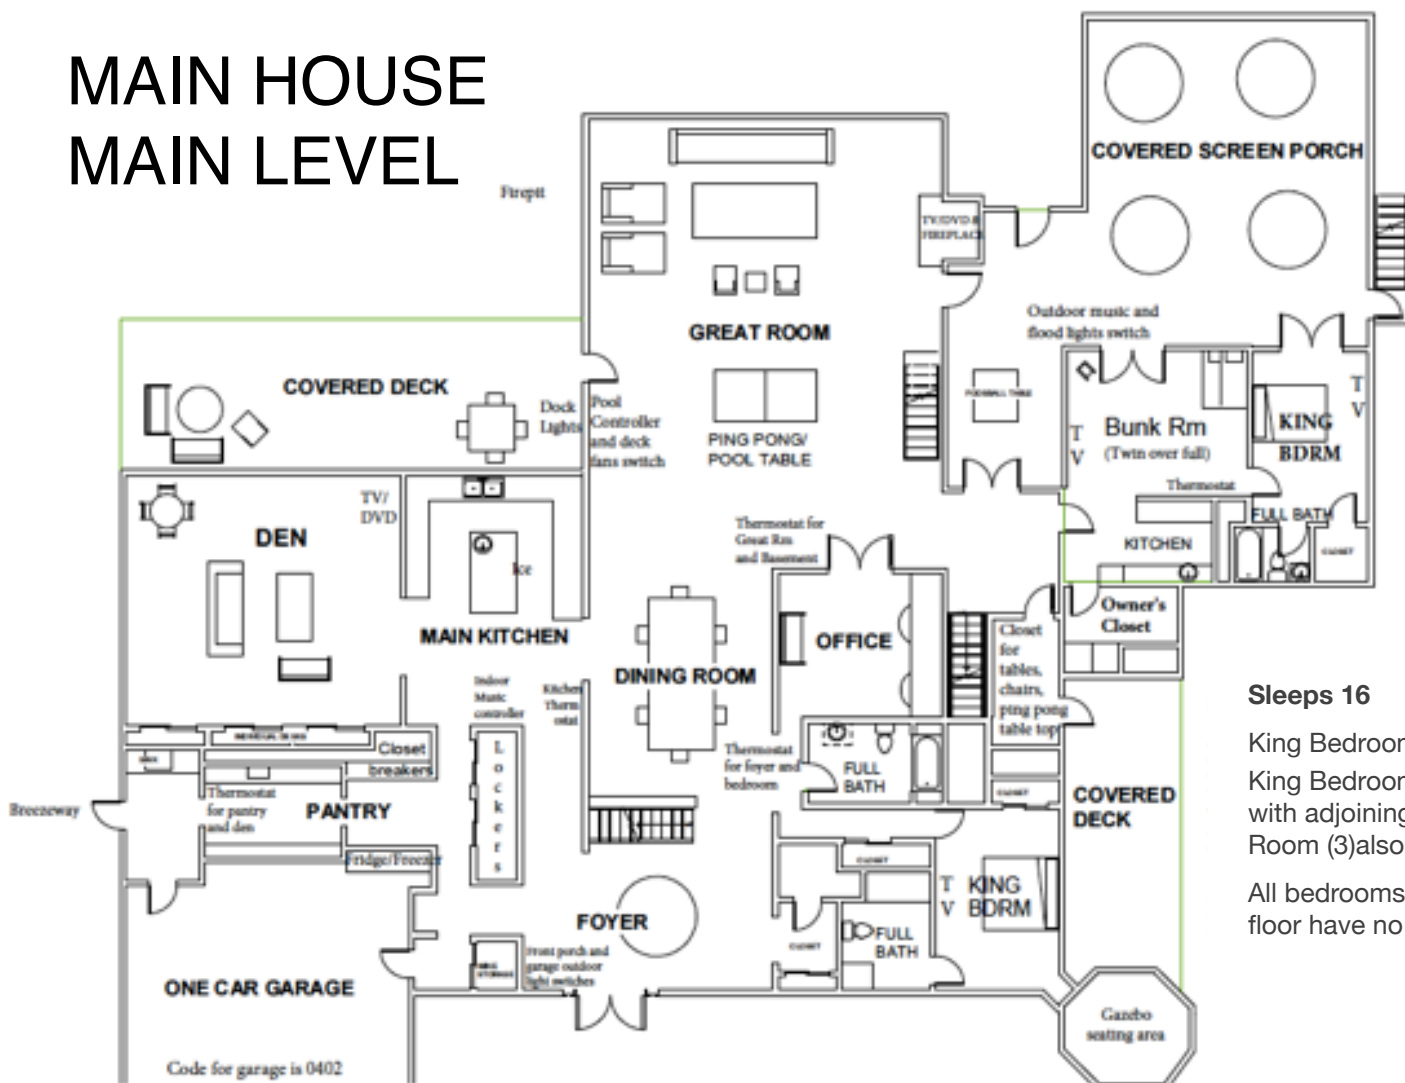

**ARK**  
**on LAKE LANIER**

***FLOOR PLAN***

*Please check in to Ark on Lake Lanier and tag us with your photos on Facebook and Instagram #arkonlakelanier*

**arkonlakelanier.com**

## MAIN HOUSE MAIN LEVEL

**Sleeps 16**

King Bedroom (2) w/TV  
King Bedroom (2) w/TV  
with adjoining Bunk  
Room (3) also w/ TV

All bedrooms on this  
floor have no stairs

**Sleeps 16**

King Bedroom (2) w/TV  
King Bedroom (2) w/TV  
King Bedroom (2) w/TV  
Queen Bedroom (2) w/TV  
Bunk Bedroom (4) w/TV  
Bunk Bedroom (4)

## MAIN HOUSE UPSTAIRS

This bunk bedroom shares a bathroom with either of the two king bedrooms next to it.

The queen bedroom and the bunk bedrooms share a bathroom.

This bedroom has no TV

# MAIN HOUSE BASEMENT

**Sleeps 6**

Double King Bedroom (4) w/TV

Adjoining Bunk Bedrooms (2) w/TV