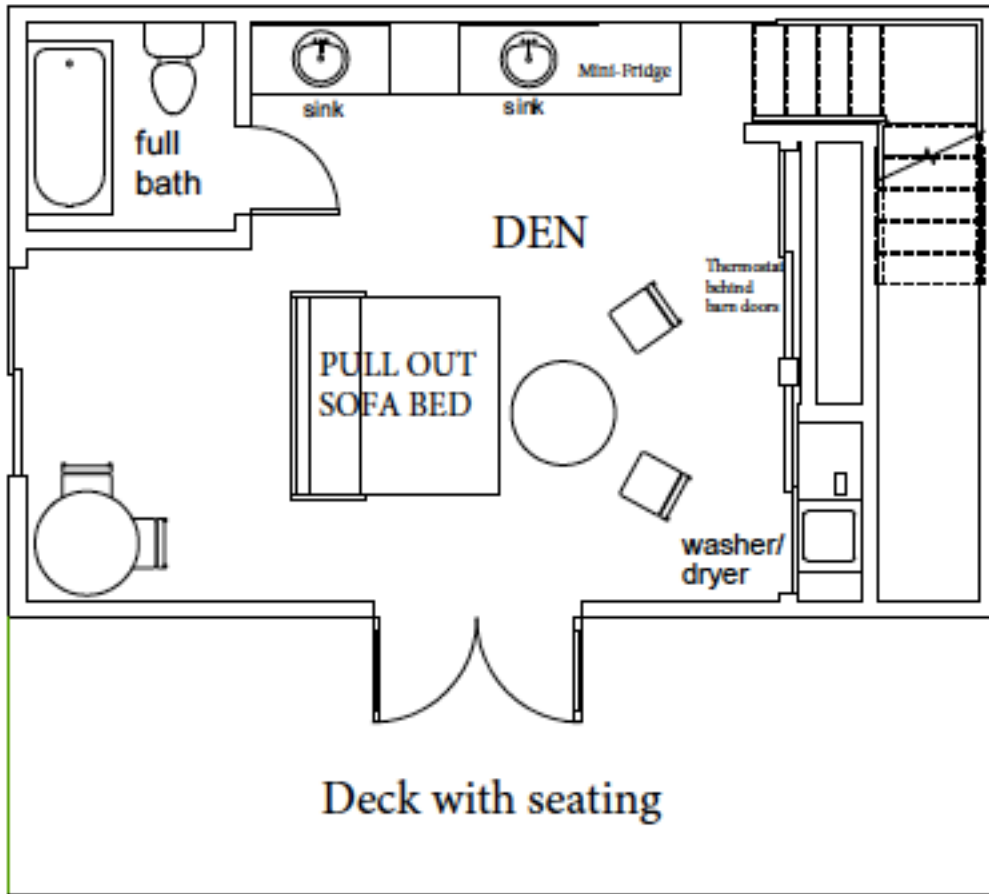

BARN CABIN MAIN LEVEL

Sleeps 2

Queen pullout sofa bed (2)