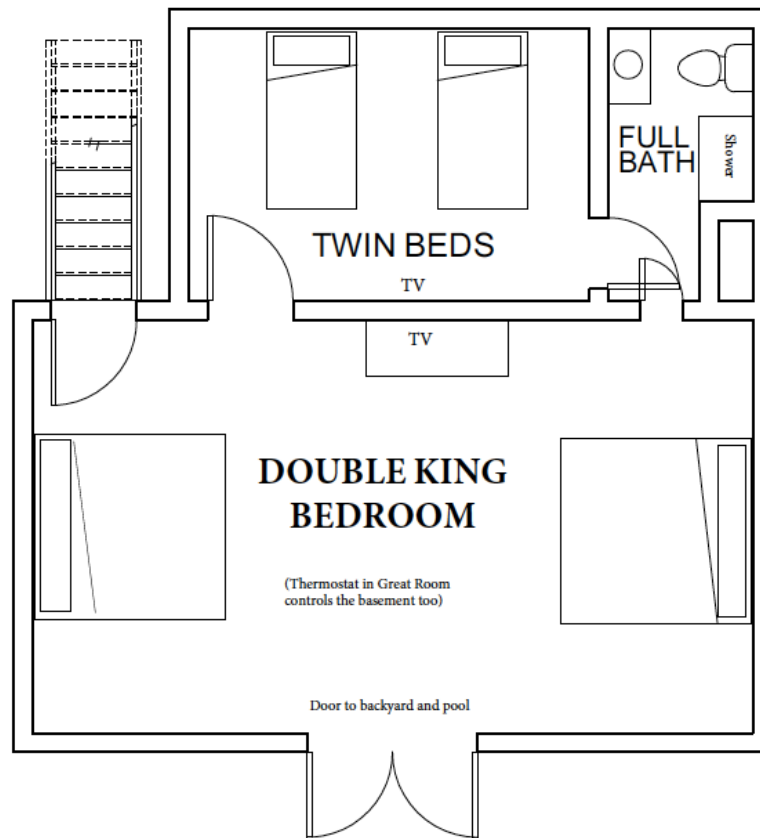

## MAIN HOUSE MAIN LEVEL

**Sleeps 16**

King Bedroom (2) w/TV  
King Bedroom (2) w/TV  
with adjoining Bunk  
Room (3) also w/ TV

All bedrooms on this  
floor have no stairs

**Sleeps 16**

King Bedroom (2) w/TV  
King Bedroom (2) w/TV  
King Bedroom (2) w/TV  
Queen Bedroom (2) w/TV  
Bunk Bedroom (4) w/TV  
Bunk Bedroom (4)

## MAIN HOUSE UPSTAIRS

This bunk bedroom shares a bathroom with either of the two king bedrooms next to it.

The queen bedroom and the bunk bedrooms share a bathroom.

This bedroom has no TV

# MAIN HOUSE BASEMENT

**Sleeps 6**

Double King Bedroom (4) w/TV

Adjoining Bunk Bedrooms (2) w/TV

# KATHY'S CABIN

**Sleeps 2-3**

Queen Bedroom (2)

Twin pull out sofa bed (1)