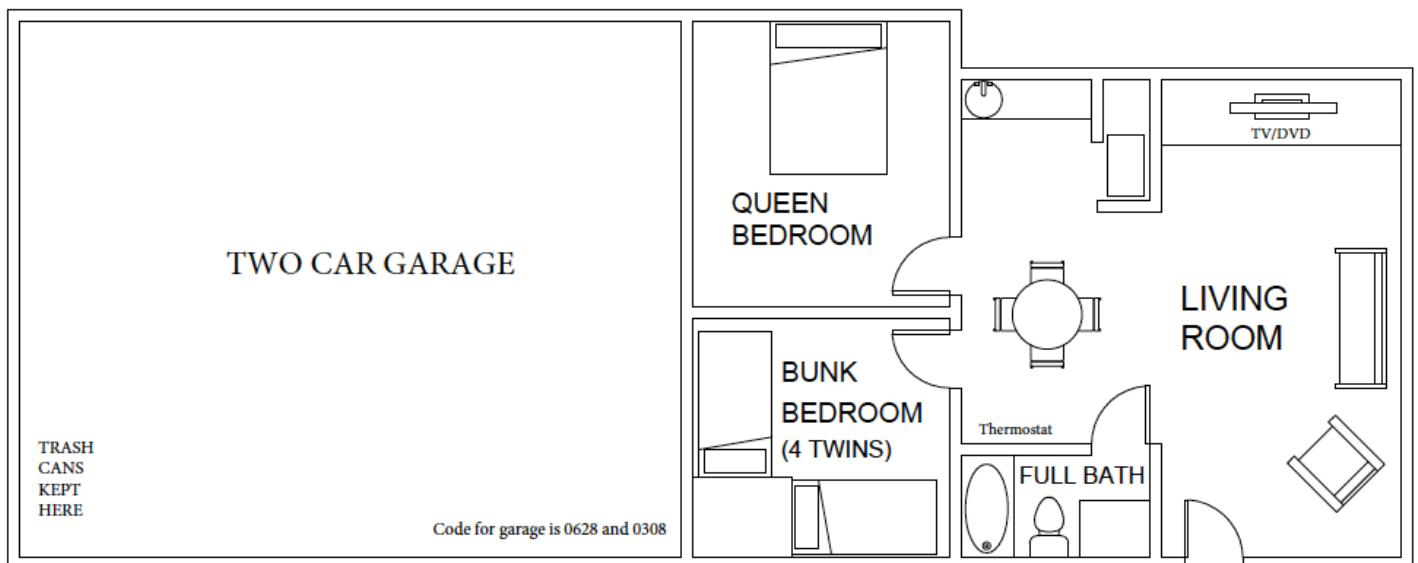

GARAGE APARTMENT

Sleeps 6

Queen Bedroom (2) w/TV

Bunk Bedroom (4)

TV in living room