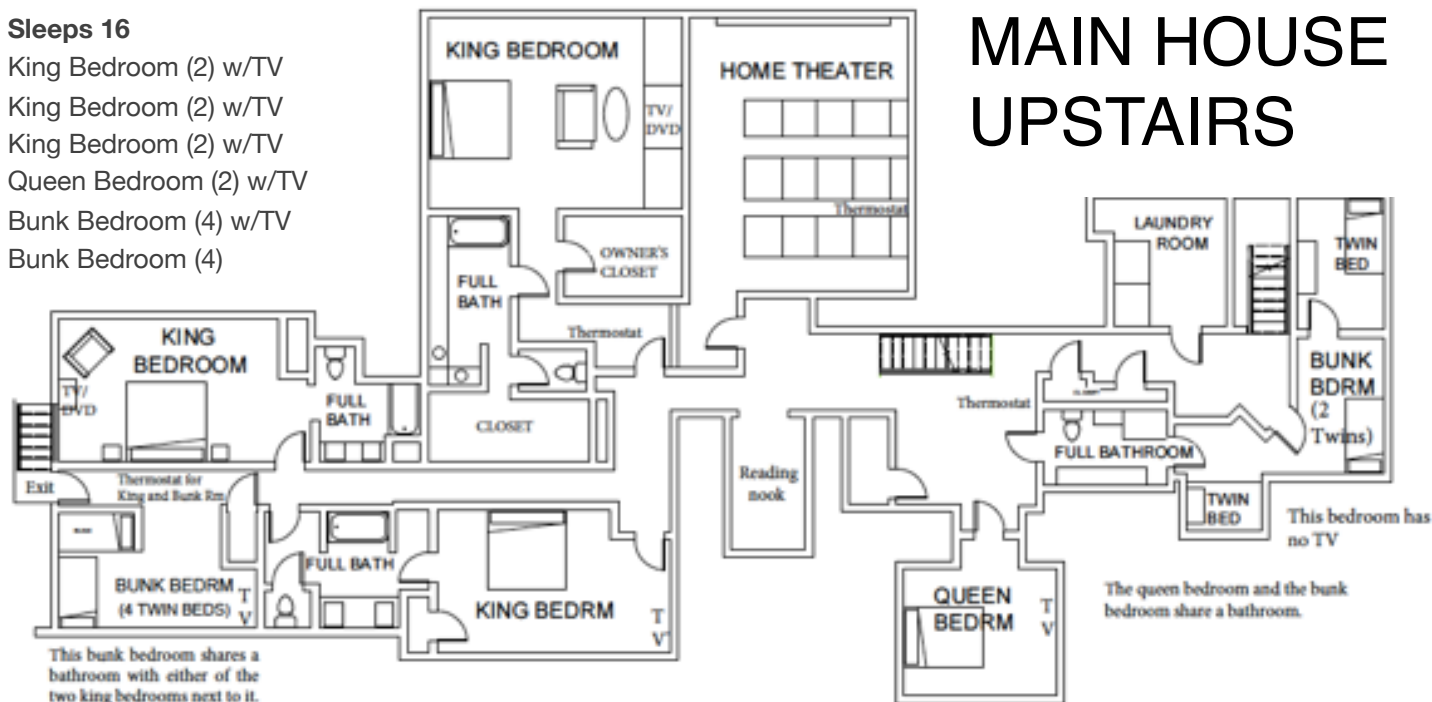

## MAIN HOUSE MAIN LEVEL

**Sleeps 16**

King Bedroom (2) w/TV  
King Bedroom (2) w/TV  
with adjoining Bunk  
Room (3) also w/ TV

All bedrooms on this  
floor have no stairs

**Sleeps 16**

King Bedroom (2) w/TV  
King Bedroom (2) w/TV  
King Bedroom (2) w/TV  
Queen Bedroom (2) w/TV  
Bunk Bedroom (4) w/TV  
Bunk Bedroom (4)

## MAIN HOUSE UPSTAIRS

This bunk bedroom shares a bathroom with either of the two king bedrooms next to it.

The queen bedroom and the bunk bedrooms share a bathroom.

This bedroom has no TV

# MAIN HOUSE BASEMENT

**Sleeps 6**

Double King Bedroom (4) w/TV

Adjoining Bunk Bedrooms (2) w/TV

# BARN CABIN MAIN LEVEL

**Sleeps 2**

Queen pullout sofa bed (2)