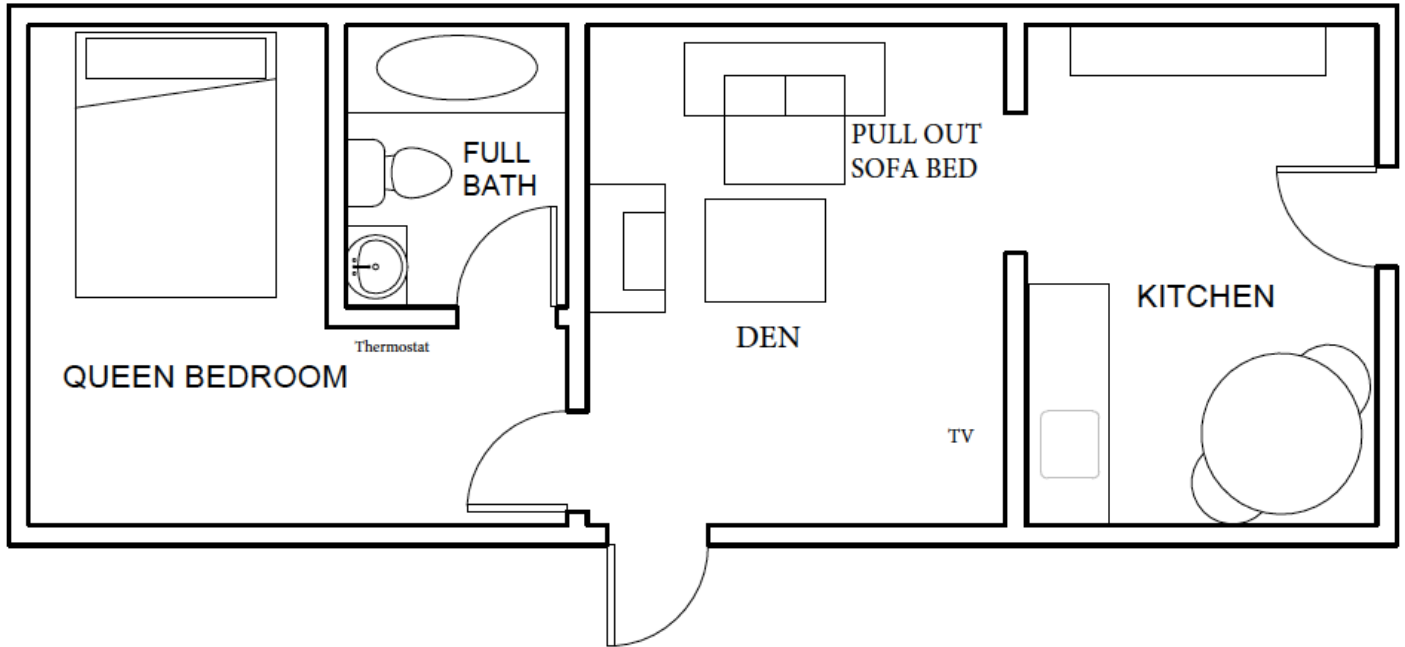

## MAIN HOUSE UPSTAIRS

This bunk bedroom shares a bathroom with either of the two king bedrooms next to it.

The queen bedroom and the bunk bedrooms share a bathroom.

This bedroom has no TV

# MAIN HOUSE BASEMENT

**Sleeps 6**

Double King Bedroom (4) w/TV

Adjoining Bunk Bedrooms (2) w/TV

# GARAGE APARTMENT

**Sleeps 6**

Queen Bedroom (2) w/TV

Bunk Bedroom (4)

TV in living room

# KATHY'S CABIN

**Sleeps 2-3**

Queen Bedroom (2)

Twin pull out sofa bed (1)